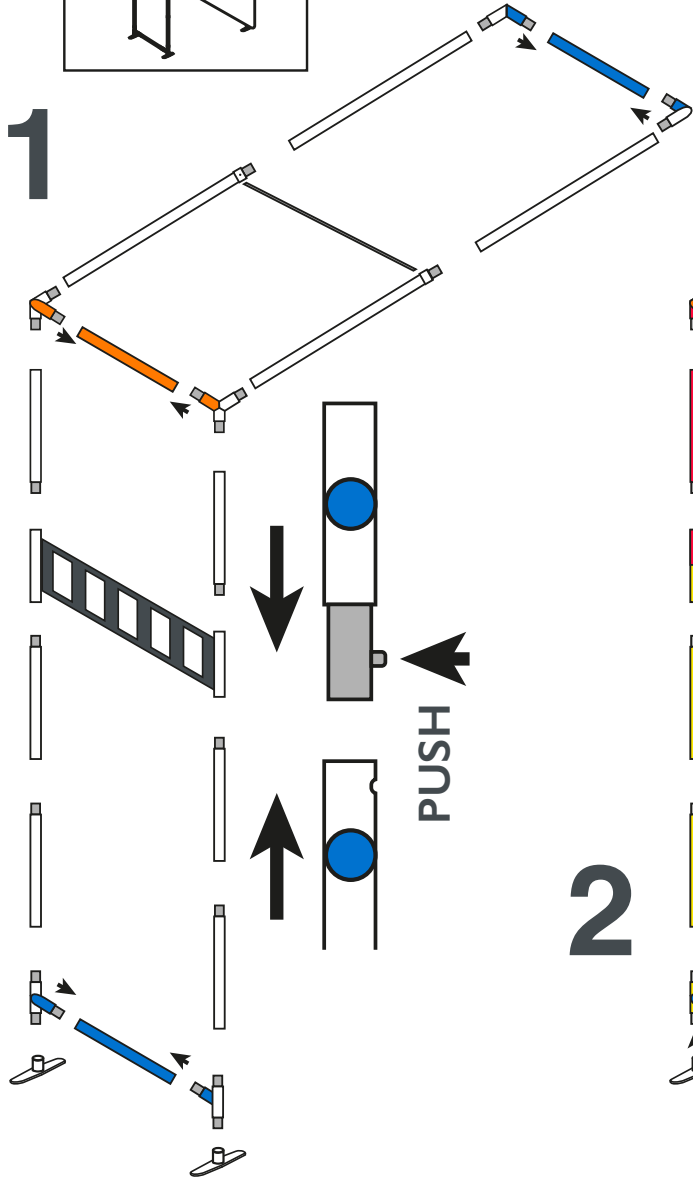

contour.arch 3'x8' with TV

The arch must be attached to a frame that is already set up.

SET UP INSTRUCTIONS FRAMES

1

2

3

contour.arch 3'x8' with TV

Tips: Use gloves and work on a clean site.

SET UP INSTRUCTIONS GRAPHIC

contour.arch 3'x8' with TV

Tips: Use gloves and work on a clean site.

SET UP INSTRUCTIONS GRAPHIC

6

7

8

contour.arch 3'x8' with TV

SET UP INSTRUCTIONS TV

1

2

3