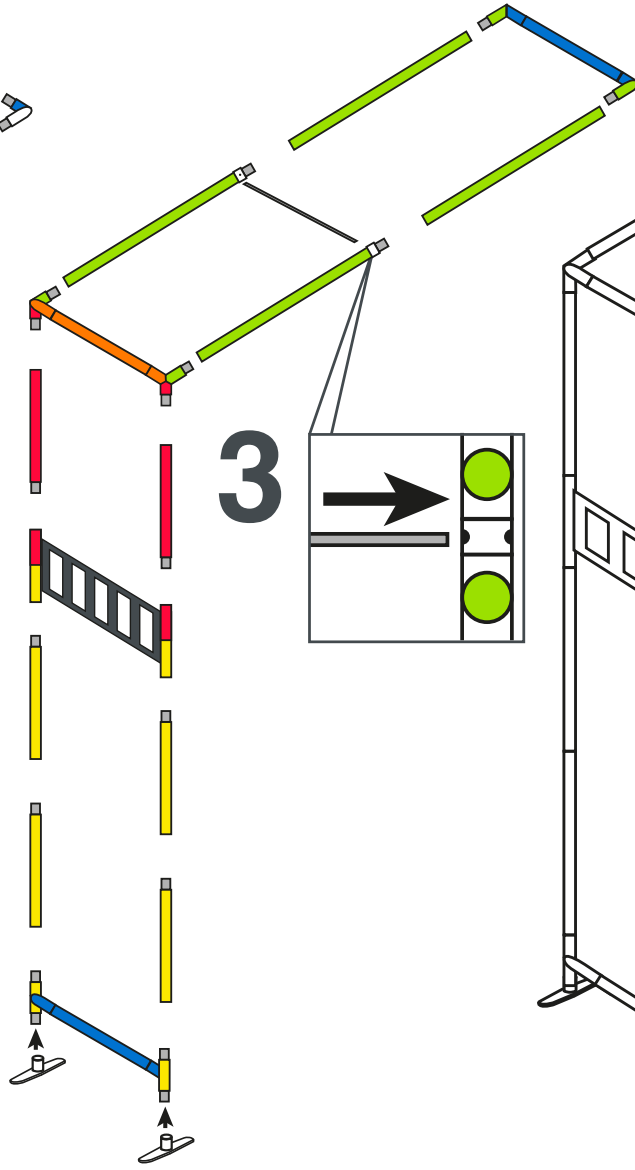

contour.arch 3'x8' with TV

The arch must be attached to a frame that is already set up.

SET UP INSTRUCTIONS FRAMES

1

2

3

contour.arch 3'x8' with TV

Tips: Use gloves and work on a clean site.

SET UP INSTRUCTIONS GRAPHIC

contour.arch 3'x8' with TV

Tips: Use gloves and work on a clean site.

SET UP INSTRUCTIONS GRAPHIC

6

7

8

contour.arch 3'x8' with TV

SET UP INSTRUCTIONS TV

1

2

3