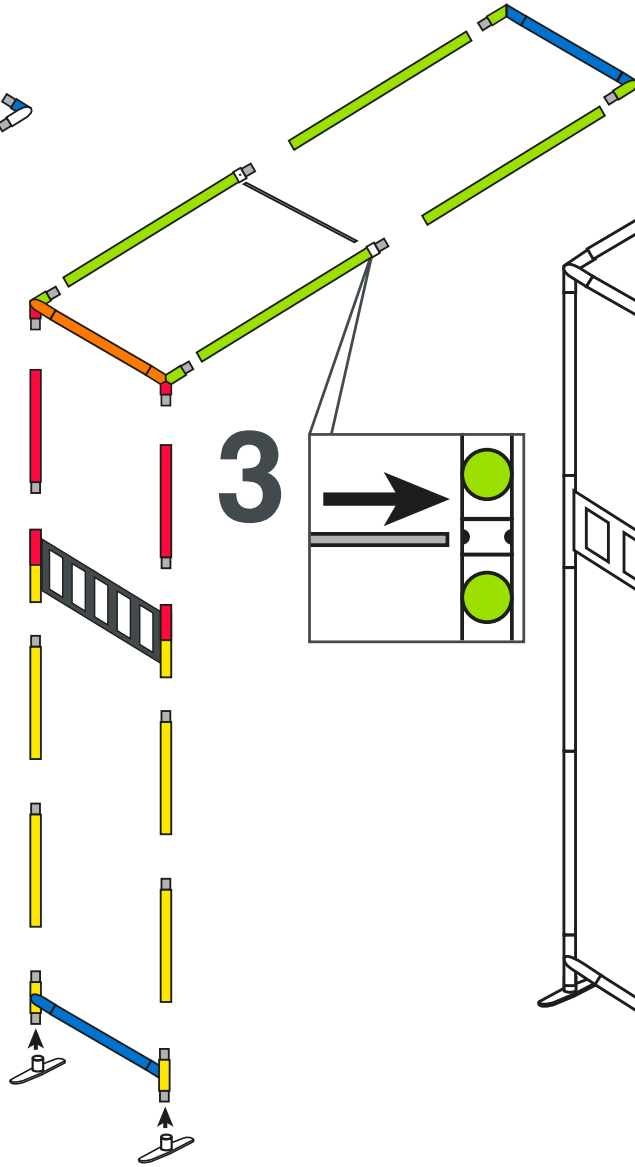

contour.arch 3'x8' with TV

The arch must be attached to a frame that is already set up.

SET UP INSTRUCTIONS FRAMES

1

2

3

contour.arch 3'x8' with TV

Tips: Use gloves and work on a clean site.

SET UP INSTRUCTIONS GRAPHIC

contour.arch 3'x8' with TV

Tips: Use gloves and work on a clean site.

SET UP INSTRUCTIONS GRAPHIC

6

7

8

contour.arch 3'x8' with TV

SET UP INSTRUCTIONS
TV

1

2

3