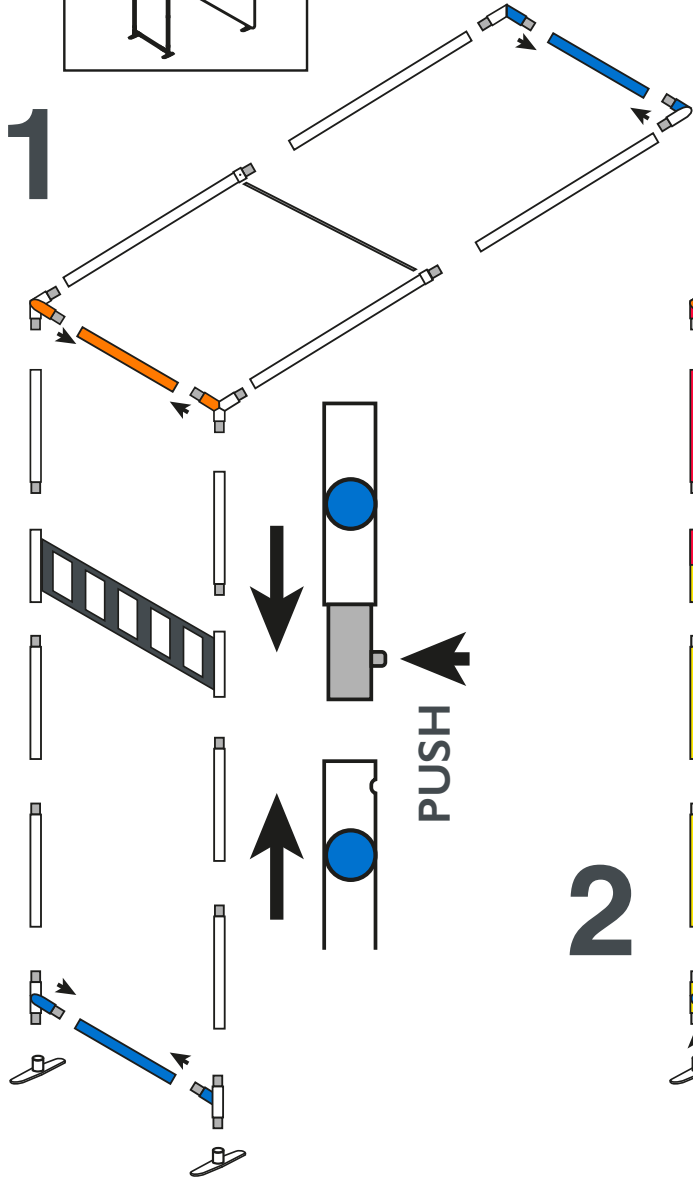

contour.arch 3'x8' with TV

The arch must be attached to a frame that is already set up.

SET UP INSTRUCTIONS FRAMES

1

2

3

contour.arch 3'x8' with TV

Tips: Use gloves and work on a clean site.

SET UP INSTRUCTIONS GRAPHIC

contour.arch 3'x8' with TV

Tips: Use gloves and work on a clean site.

SET UP INSTRUCTIONS GRAPHIC

6

7

8

contour.arch 3'x8' with TV

SET UP INSTRUCTIONS
TV

1

2

3