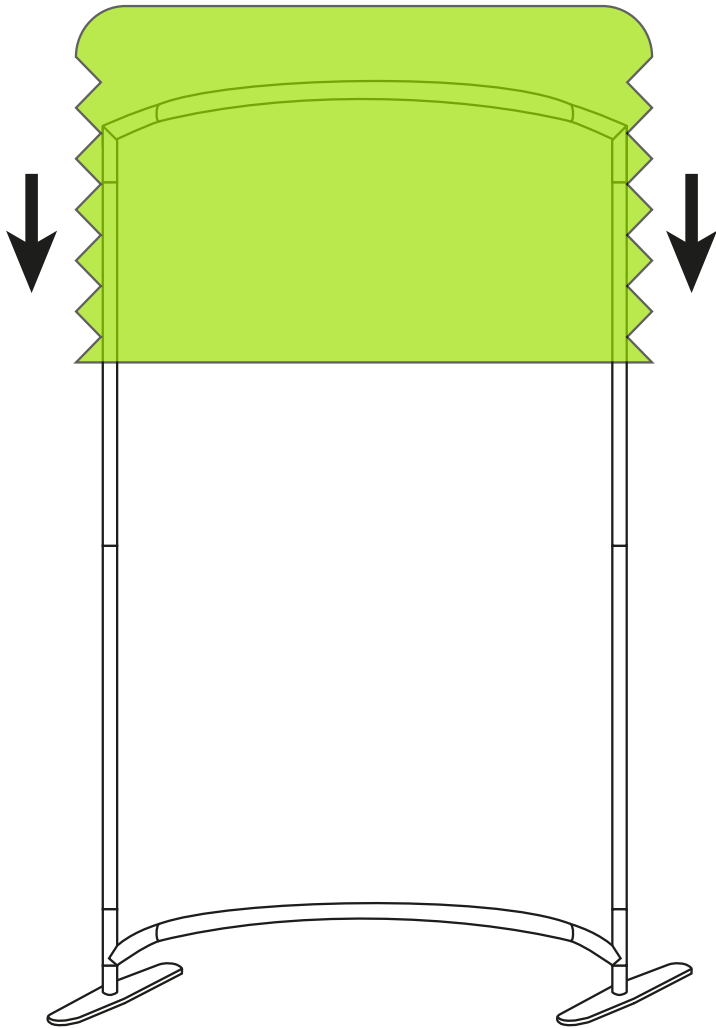

curved contour. 8'x8'

SET UP INSTRUCTIONS FRAME

S-shaped curved contour. 8'x8'

SET UP INSTRUCTIONS FRAME

curved contour. 8'x8'

Tips: Use gloves and work on a clean site.

SET UP INSTRUCTIONS GRAPHICS

3

Tab on the left = Front