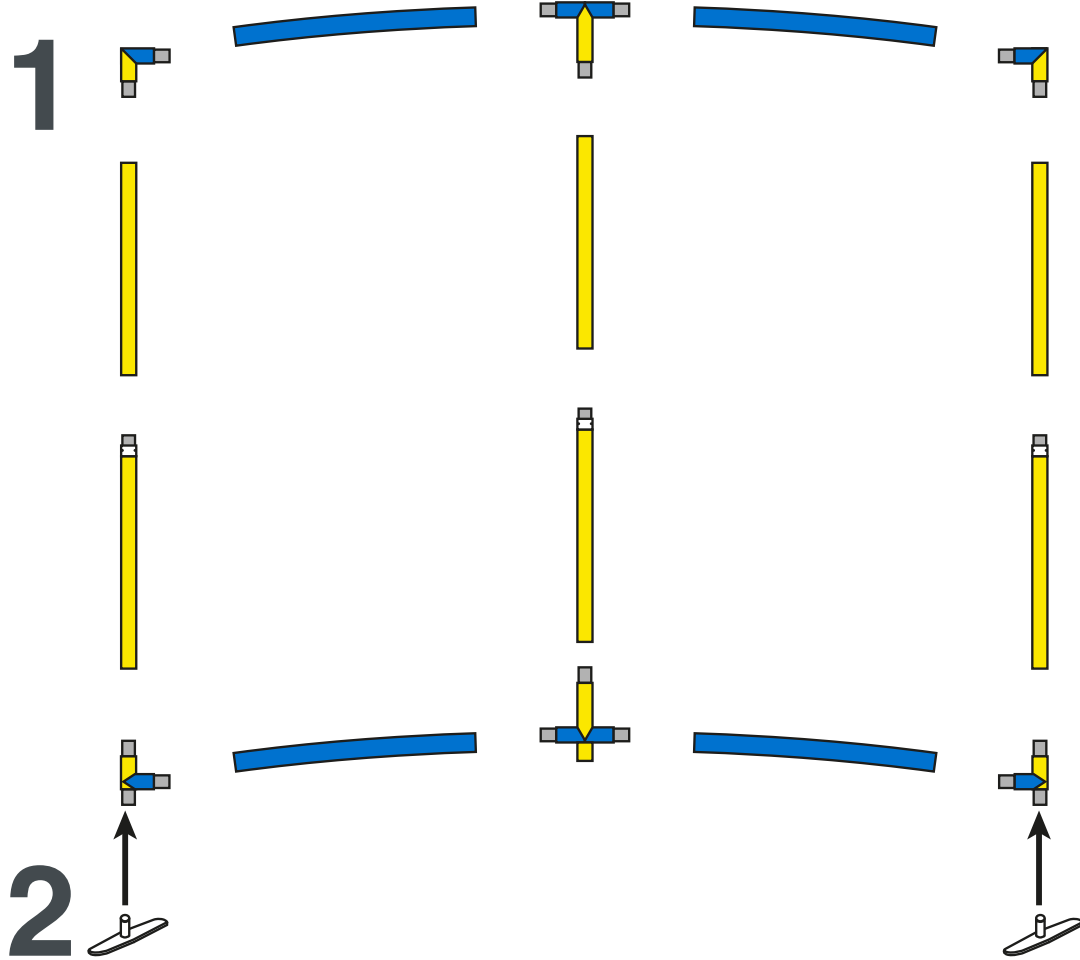

curved contour. 8'x8'

SET UP INSTRUCTIONS FRAME

S-shaped curved contour. 8'x8'

SET UP INSTRUCTIONS FRAME

curved contour. 8'x8'

Tips: Use gloves and work on a clean site.

SET UP INSTRUCTIONS GRAPHICS

3

Tab on the left = Front