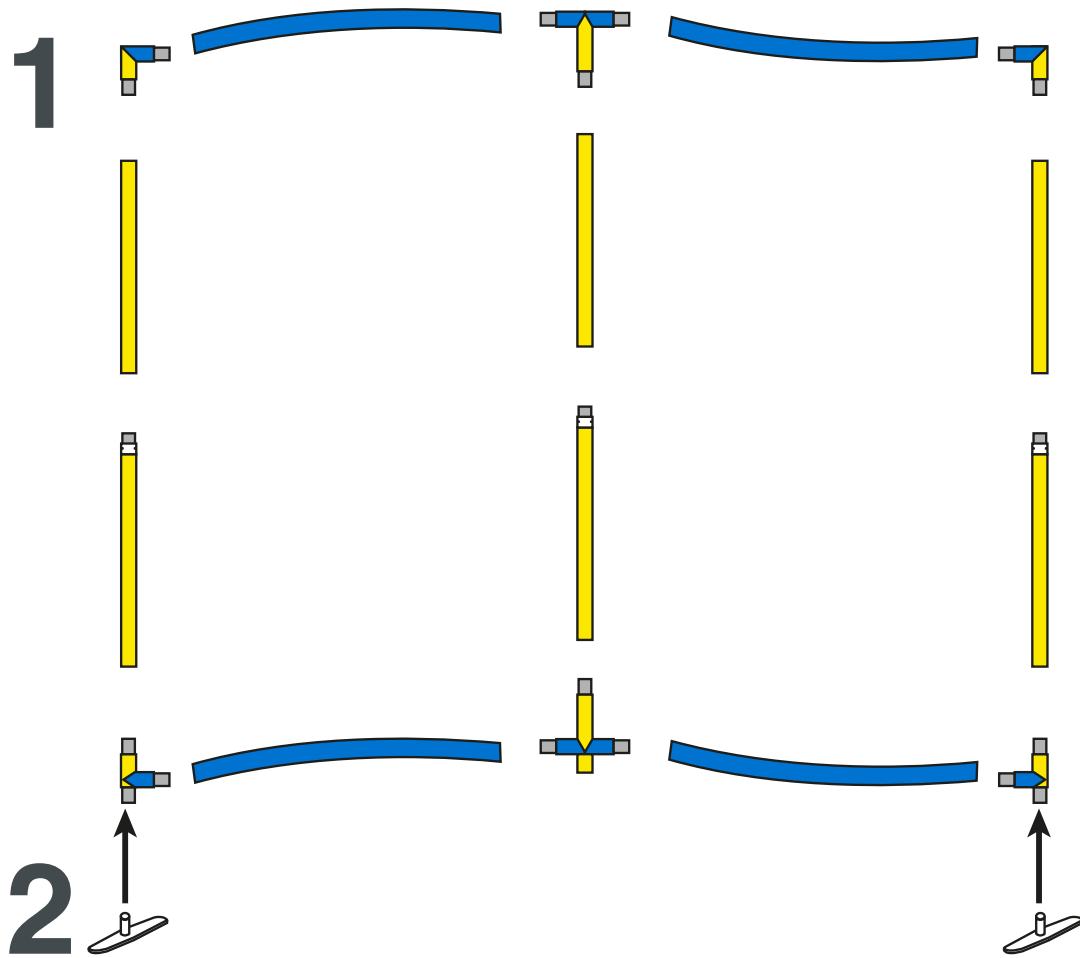

curved contour. 8'x8'

SET UP INSTRUCTIONS FRAME

S-shaped curved contour. 8'x8'

SET UP INSTRUCTIONS FRAME

curved contour. 8'x8'

Tips: Use gloves and work on a clean site.

SET UP INSTRUCTIONS GRAPHICS

3

Tab on the left = Front