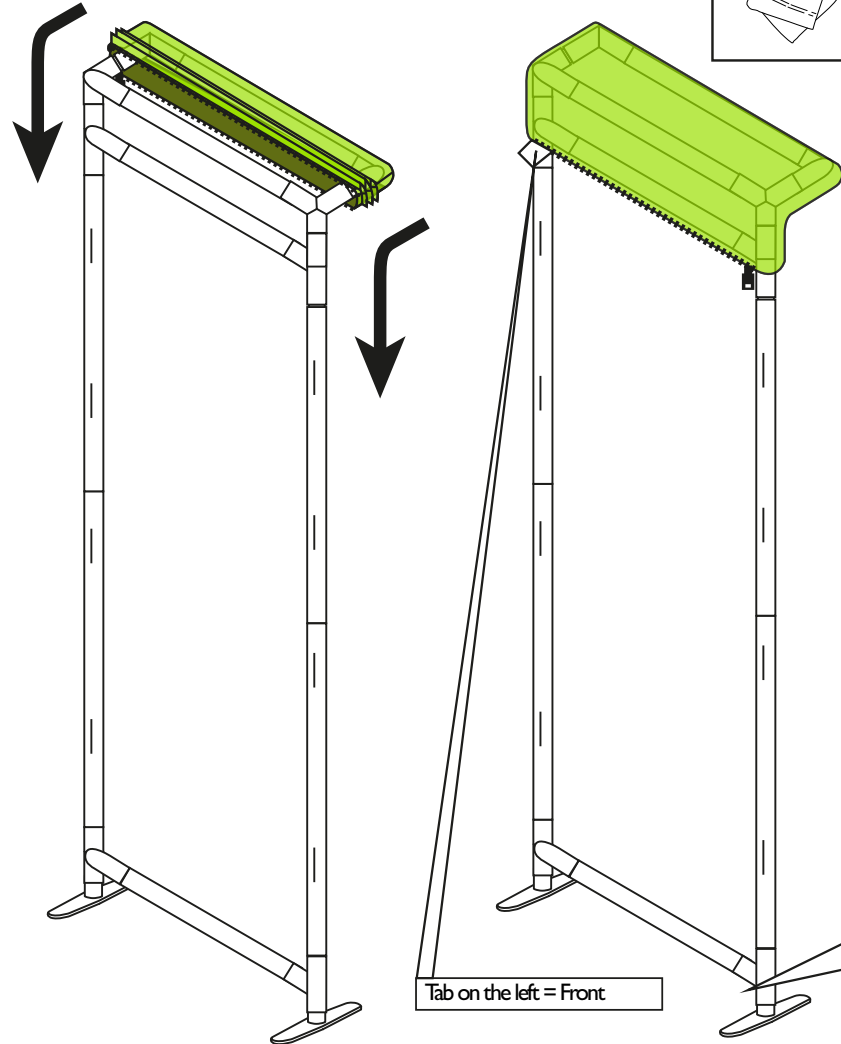

3' x 8' contour shelf module

SET UP INSTRUCTIONS GRAPHICS / FRAME

1

2

Tips: Use gloves and work on a clean site.

3' x 8' contour shelf module

SET UP INSTRUCTIONS SHELVES

3

4

5