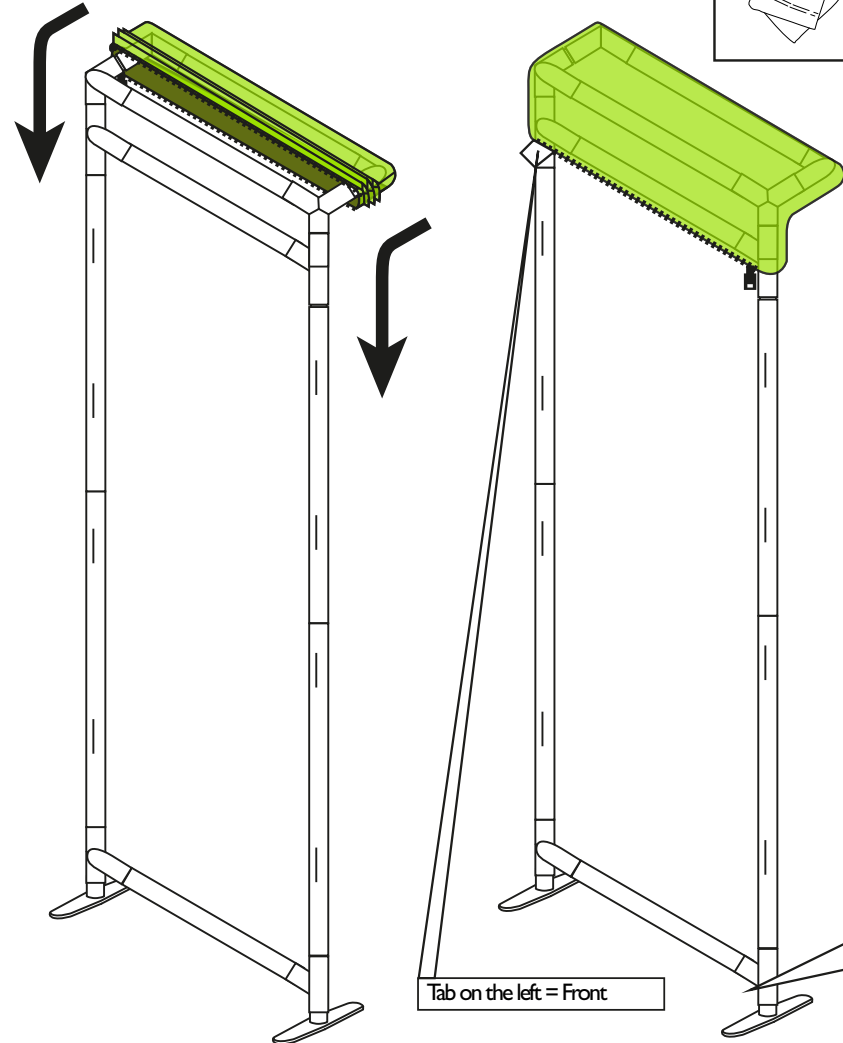

3' x 8' contour shelf module

SET UP INSTRUCTIONS GRAPHICS / FRAME

1

2

Tips: Use gloves and work on a clean site.

3' x 8' contour shelf module

SET UP INSTRUCTIONS SHELVES

3

4

5