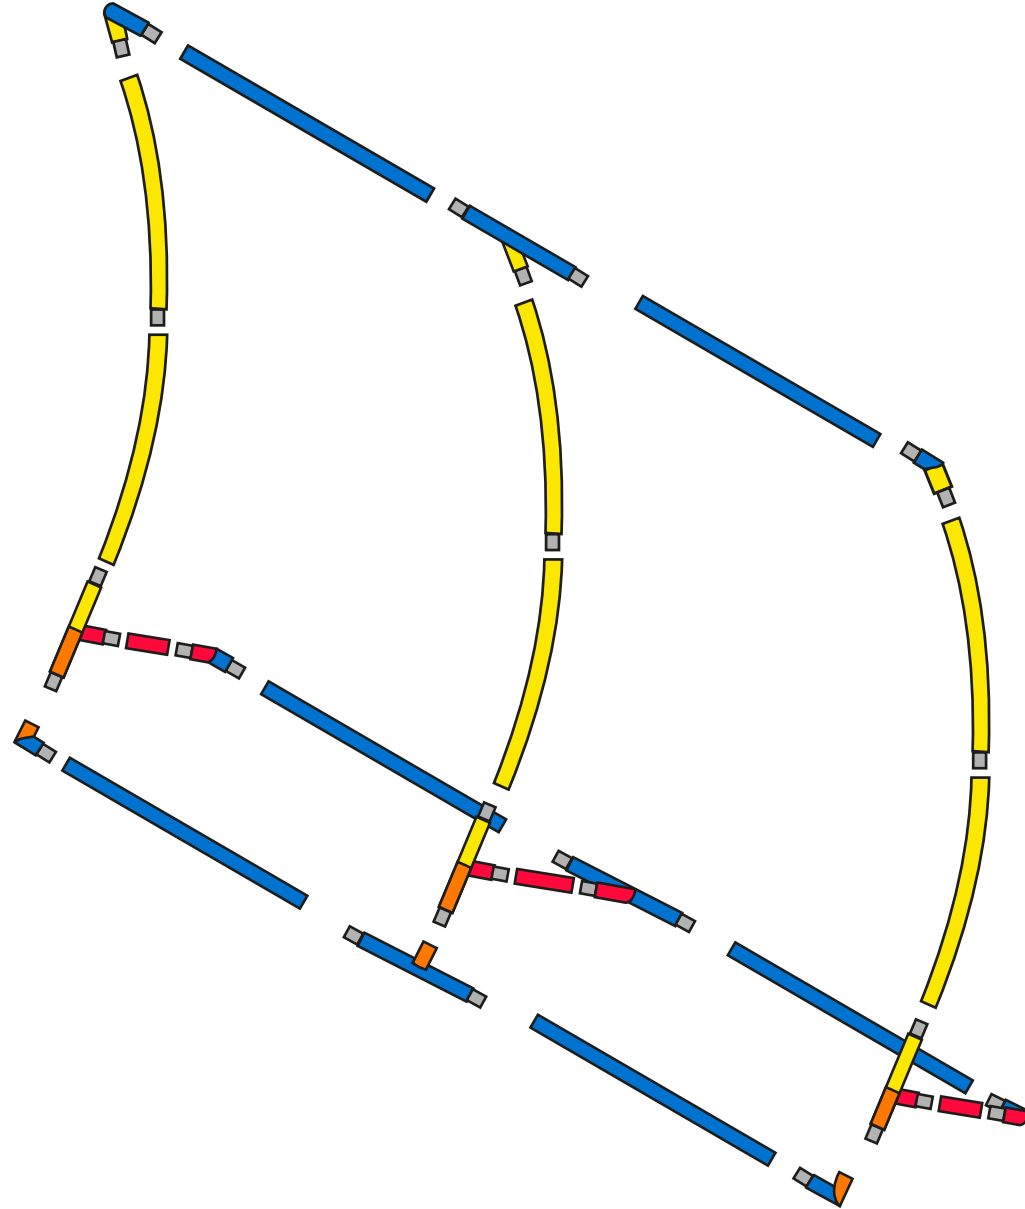

waved contour. 10'x8'

SET UP INSTRUCTIONS
FRAME

1

contour.wave 10'x8'

Tips: Use gloves and work on a clean site.

SET UP INSTRUCTIONS GRAPHIC

2