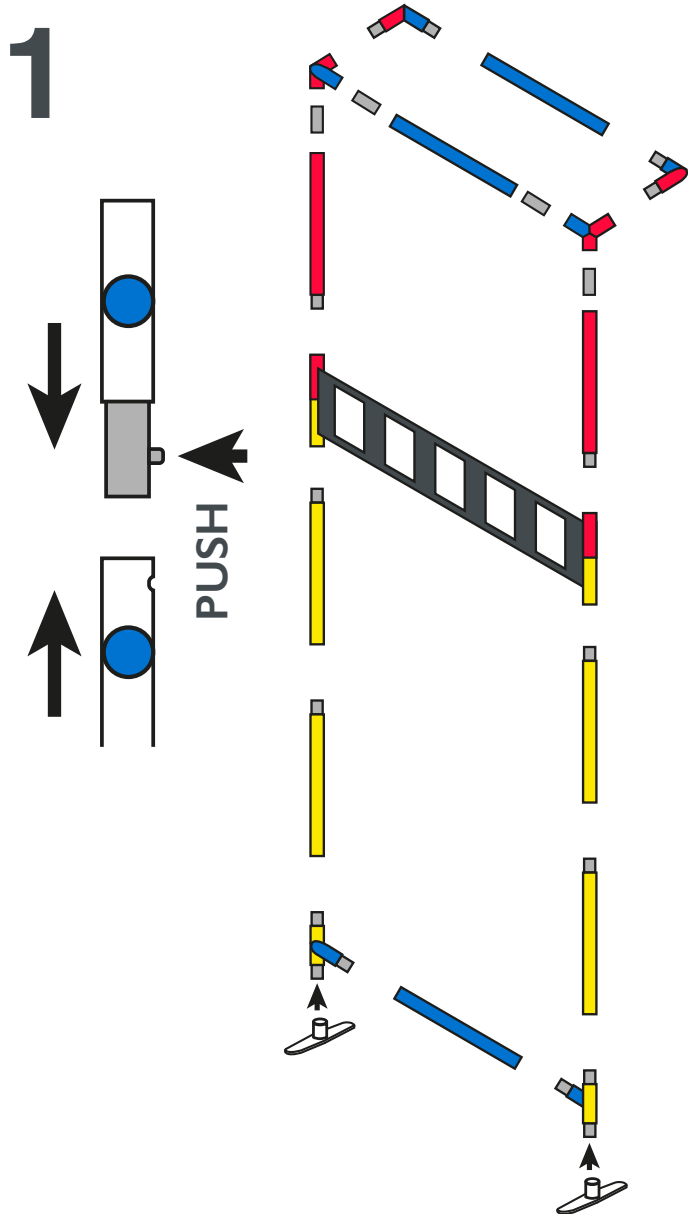

contour.tv 3x8 with straight angles

SET UP INSTRUCTIONS FRAME

Tips: Use gloves and work on a clean site.

contour.tv 3x8 with straight angles

SET UP INSTRUCTIONS CONNECTING FRAMES

3

4

5