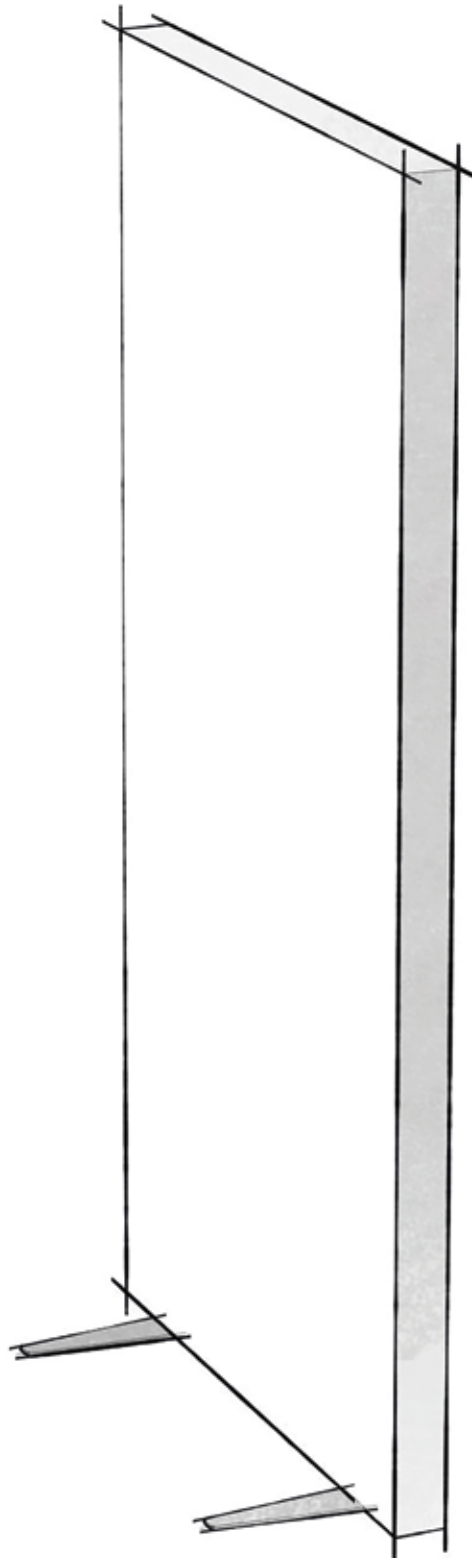

# panoramic<sup>®</sup> lightbox

single-sided frame

# INSTRUCTIONS FOR OPTIMAL USAGE OF PANORAMIC LIGHTBOX

## ASSEMBLY INSTRUCTIONS

Thoroughly read the set-up instructions and examine the diagrams before starting set-up.

- ⚠ Make sure to set-up on a clear, flat space.  
Take caution when handling the aluminum profiles as the ends may be sharp.  
Do not place the graphic on an unclean surface.
- ⚠ Before plugging the lightbox into the power outlet, make sure that all of the internal plugs are connected and the lightbox is set-up correctly.