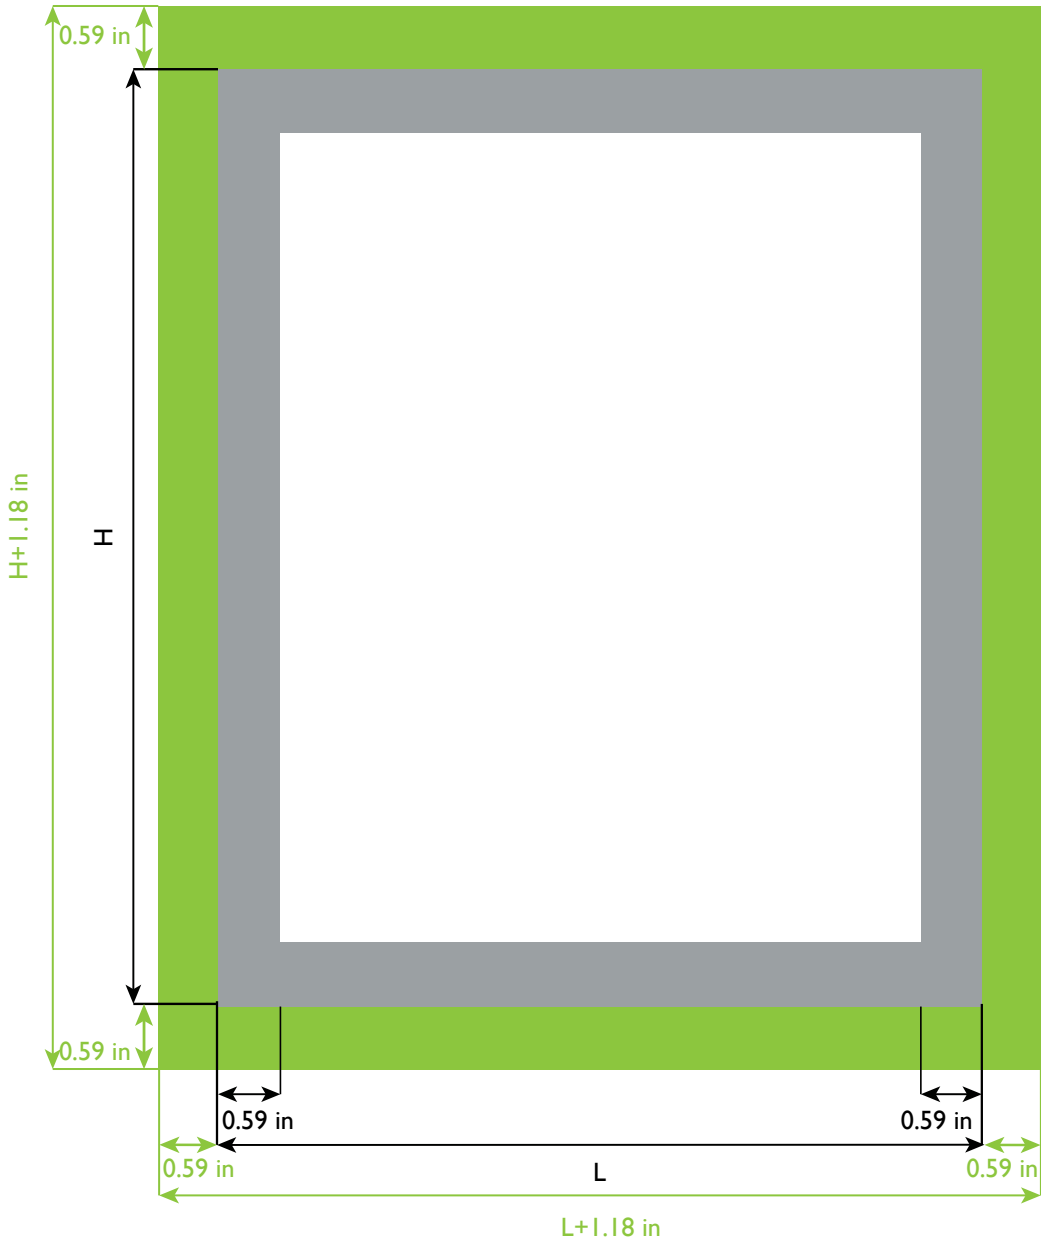

frame.custom

SPECIFICATIONS:

Format: Flattened and rasterized high resolution PDF
Specifications: 100 dpi, CMYK color mode

 SAFE AREA : $(L - 0.59) \times (H - 0.59)$ IN

 VISIBLE AREA : $L \times H$ IN
(GRAY AREA: MAY BE DEFORMED OR HIDDEN)

 BLEED AREA : $(L + 1.18) \times (H + 1.18)$ IN

More information: https://xpo.center/download/usa/mkg_us_designguide_xpo.pdf