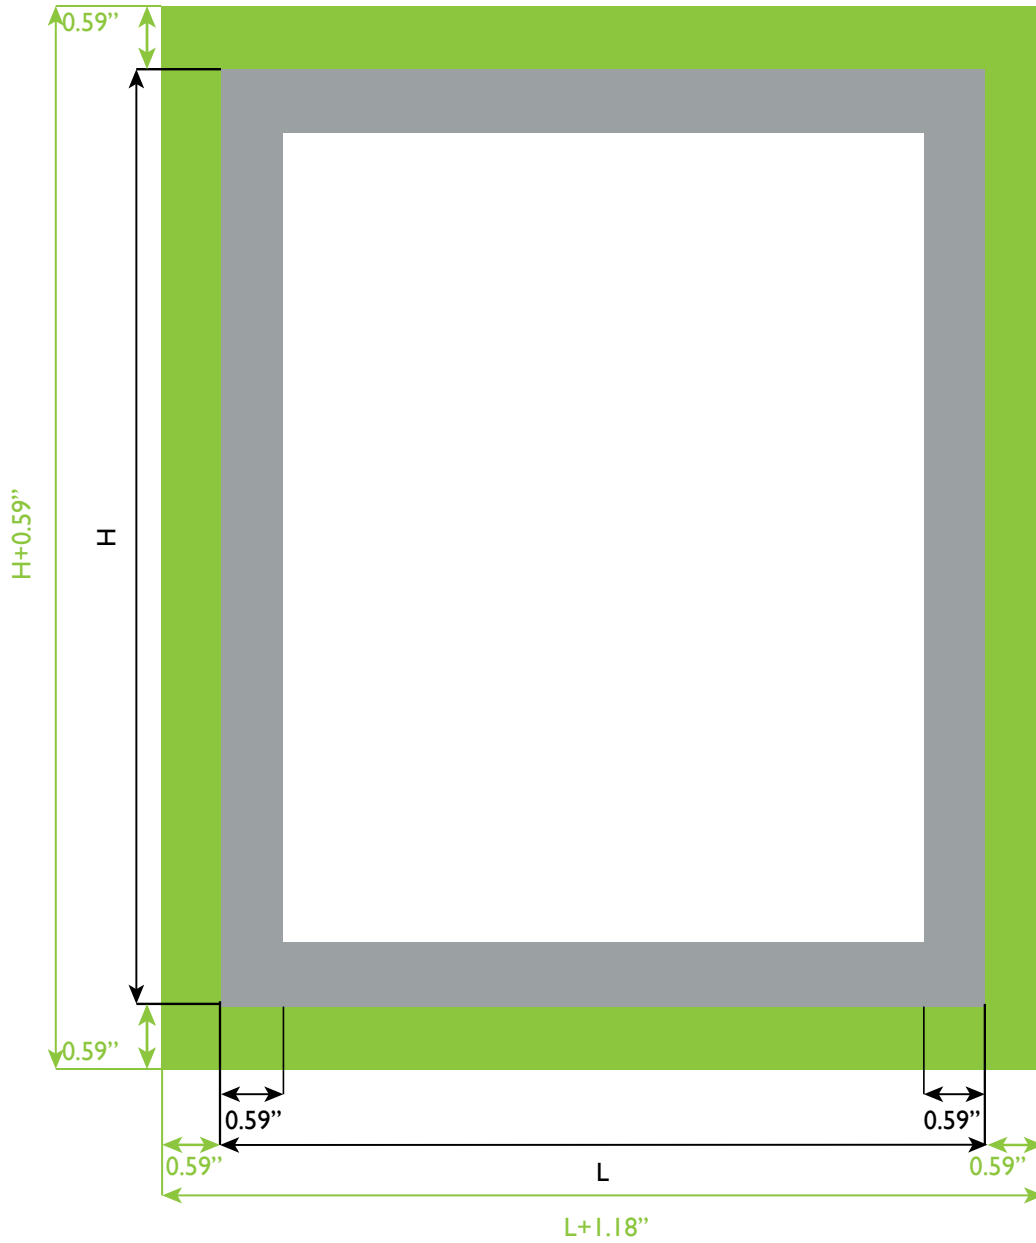

skywall.custom hanging sign

SPECIFICATIONS:
 Format: Flattened and rasterized high resolution PDF
 Specifications: 100 dpi, CMYK color mode

-  SAFE AREA : (L-0.59) X (H-0.59) IN
-  VISIBLE AREA : L X H IN
(GRAY AREA: MAY BE DEFORMED OR HIDDEN)
-  BLEED AREA : (L+1.18) X (H+1.18) IN

More information: https://xpo.center/download/usa/mkg_us_designguide_xpo.pdf

Please provide 1 file for each side, including the top and bottom if applicable. Name your files accordingly: